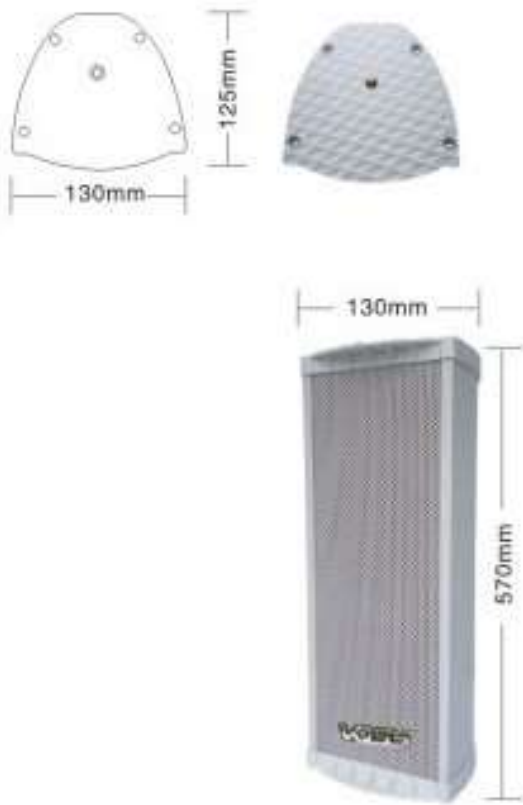

Wall Mount Speaker SB-W440

Product Description

1. Model: SB-W440
2. Rated Power: 40W
3. Speaker unit Size: 4" * 4
4. Frequency Response: 90Hz--1600Hz
5. Line Voltage: 70--100v
6. Sensitivity(1w/1m): 90dB
7. Dimension: 570*130*125mm
8. Material: Aluminum